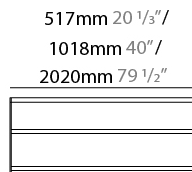

RANGER 30 RECESSED

E12I0031-RGBW

base number

PROJECT	
TYPE	
SPECIFIER	
QUANTITY	
DATE	

1. To build a product code in our configurator select the specify button on the base model # product page
2. To build a manual product code on this datasheet choose from the options listed below in blue font and add the suffix to the base model #

GENERAL

Series: Ranger 30
Brand: Unonovesette
Division: Exterior
Mounting Type: Recessed
Mounting Location: In-Ground
Subcategory: Drive Over

PHYSICAL

Shape: Rectangle
Length (mm): 1010
Length (in): 39 3/4
Width (mm): 30
Width (in): 1 1/4
Height (mm): 31.5
Height (in): 1 1/4
Light Distribution: Direct
Weight (kg): 0.56
Weight (lbs): 2.45
Load Resistance (kg): 5000
Load Resistance (lbs): 11023
Fixture Finish: Opal White
Fixture Material: Extruded PMMA with Opal
Cable Details: IP67 300mm Cable

ELECTRICAL

Lamp Type: LED
Input Wattage (W): 23
Dimming: DMX
Control Gear: DMX
Driver Included: No
Driver Location: Remote
Driver Type: Constant Voltage - Universal
Driver Class: Class 2
Input Voltage (V): 120 - 277
Output Voltage (V): 24

LED

Color Temperature (°K): RGBW
CRI: >90 CRI
Lamp Life (hrs): 100000
Special LEDs offerings: RGBW

OPTICAL

Optic°: 150
Beam Angle: Diffused
Adjustability: Fixed

RATINGS AND CERTIFICATIONS

Certified By: Certified for North American Standards
IP rating: IP67
IK Rating: IK10