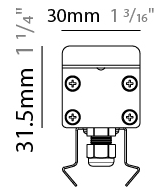

RANGER 30 RECESSED

E12I0031-RGBW

base number

PROJECT	
TYPE	
SPECIFIER	
QUANTITY	
DATE	

1. To build a product code in our configurator select the specify button on the base model # product page
2. To build a manual product code on this datasheet choose from the options listed below in blue font and add the suffix to the base model #

GENERAL

Series: Ranger 30
Brand: Unonovesette
Division: Exterior
Mounting Type: Recessed
Mounting Location: In-Ground
Subcategory: Drive Over

PHYSICAL

Shape: Rectangle
Length (mm): 1010
Length (in): 39 3/4
Width (mm): 30
Width (in): 1 1/4
Height (mm): 31.5
Height (in): 1 1/4
Light Distribution: Direct
Weight (kg): 0.56
Weight (lbs): 2.45
Load Resistance (kg): 5000
Load Resistance (lbs): 11023
Fixture Finish: Opal White
Fixture Material: Extruded PMMA with Opal
Cable Details: IP67 300mm Cable

ELECTRICAL

Lamp Type: LED
Input Wattage (W): 23
Dimming: DMX
Control Gear: DMX
Driver Included: No
Driver Location: Remote
Driver Type: Constant Voltage - Universal
Driver Class: Class 2
Input Voltage (V): 120 - 277
Output Voltage (V): 24

LED

Color Temperature (°K): RGBW
CRI: >90 CRI
Lamp Life (hrs): 100000
Special LEDs offerings: RGBW

OPTICAL

Optic°: 150
Beam Angle: Diffused
Adjustability: Fixed

RATINGS AND CERTIFICATIONS

Certified By: Certified for North American Standards
IP rating: IP67
IK Rating: IK10