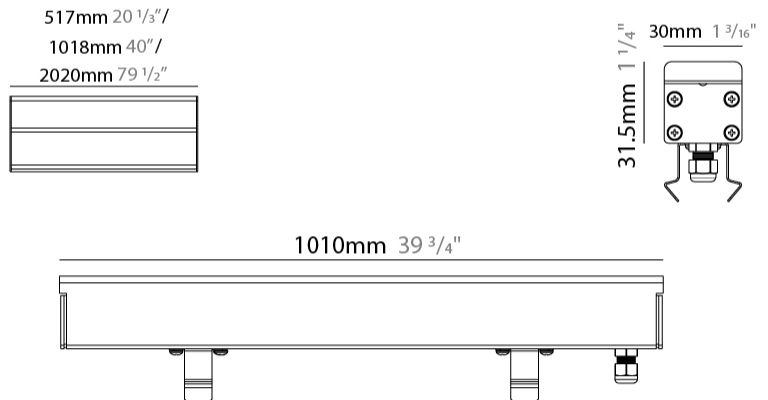

E12I0016-

base number Color
Temperature

PROJECT
TYPE
SPECIFIER
QUANTITY
DATE

1. To build a product code in our configurator select the specify button on the base model # product page
2. To build a manual product code on this datasheet choose from the options listed below in blue font and add the suffix to the base model #

GENERAL

Series: Ranger 30
Brand: Unonovesette
Division: Exterior
Mounting Type: Recessed
Mounting Location: In-Ground
Subcategory: Drive Over

PHYSICAL

Shape: Rectangle
Length (mm): 1010
Length (in): 39 3/4
Width (mm): 30
Width (in): 1 1/8
Height (mm): 31.5
Height (in): 1 1/4
Light Distribution: Direct
Weight (kg): 0.56
Weight (lbs): 2.45
Load Resistance (kg): 5000
Load Resistance (lbs): 11023
Fixture Finish: Opal White
Fixture Material: Extruded PMMA with Opal
Cable Details: IP67 300mm Cable

ELECTRICAL

Lamp Type: LED
Input Wattage (W): 14.8
Total Output Wattage (W): 12.2
Dimming: Non-Dimming / Phase Dimming (120Vac only) / 0-10V Dimming
Driver Included: No
Driver Location: Remote
Driver Type: Constant Voltage - Universal
Driver Class: Class 2
Input Voltage (V): 120 - 277
Output Voltage (V): 24

LED

Color Temperature (°K): 2200 / 2700 / 3000 / 4000
Max. Delivered Lumen (lm): 800
CRI: >90 CRI
Lamp Life (hrs): 100000

OPTICAL

Optic°: 150
Beam Angle: Diffused
Adjustability: Fixed

RATINGS AND CERTIFICATIONS

Certified By: Certified for North American Standards
IP rating: IP67
IK Rating: IK10